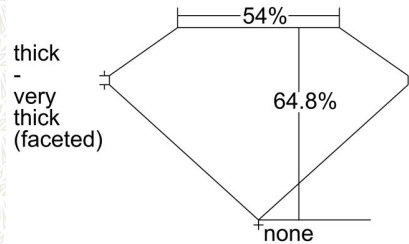

GIA COLORED DIAMOND REPORT

September 02, 2014
 Report Type Grading Report
 GIA Report Number 2176234653
 Shape and Cutting Style Modified Square Brilliant
 Measurements 3.93 x 3.94 x 2.55 mm

 Carat Weight 0.35 carat
 Color Grade Very Light Green-Yellow
 Color Origin Natural
 Color Distribution Not Applicable
 Clarity Grade SI1
 Proportions:

Profile not to actual proportions

Polish Excellent
 Symmetry Very Good
 Fluorescence Strong Blue
 Inscription(s): GIA 2176234653

Comments: Pinpoints are not shown.

ADDITIONAL INFORMATION

GIA COLORED DIAMOND SCALE

GIA CLARITY SCALE

FLAWLESS
INTERNALLY FLAWLESS
VVS ₁
VVS ₂
VS ₁
VS ₂
SI ₁
SI ₂
I ₁
I ₂
I ₃

VERY VERY SLIGHTLY INCLUDED
 VERY SLIGHTLY INCLUDED
 SLIGHTLY INCLUDED
 INCLUDED

Illustration of GIA fancy color grade interrelationships

CLARITY CHARACTERISTICS

KEY TO SYMBOLS*

-  Feather
-  Crystal

* Red symbols denote internal characteristics (inclusions). Green or black symbols denote external characteristics (blemishes). Diagram is an approximate representation of the diamond, and symbols shown indicate type, position, and approximate size of clarity characteristics. All clarity characteristics may not be shown. Details of finish are not shown.